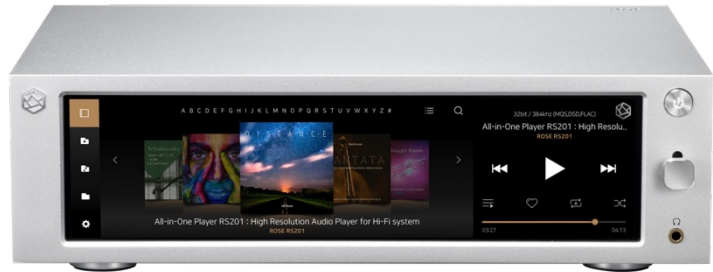

Apple Music