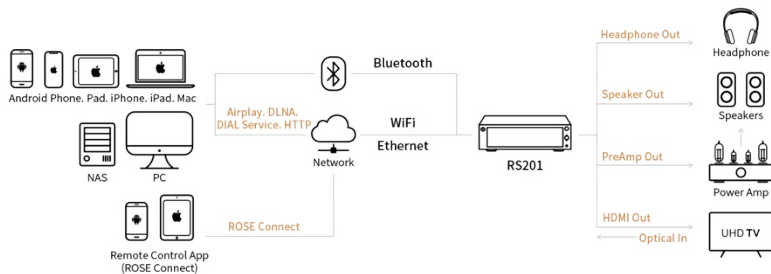

reddot design award